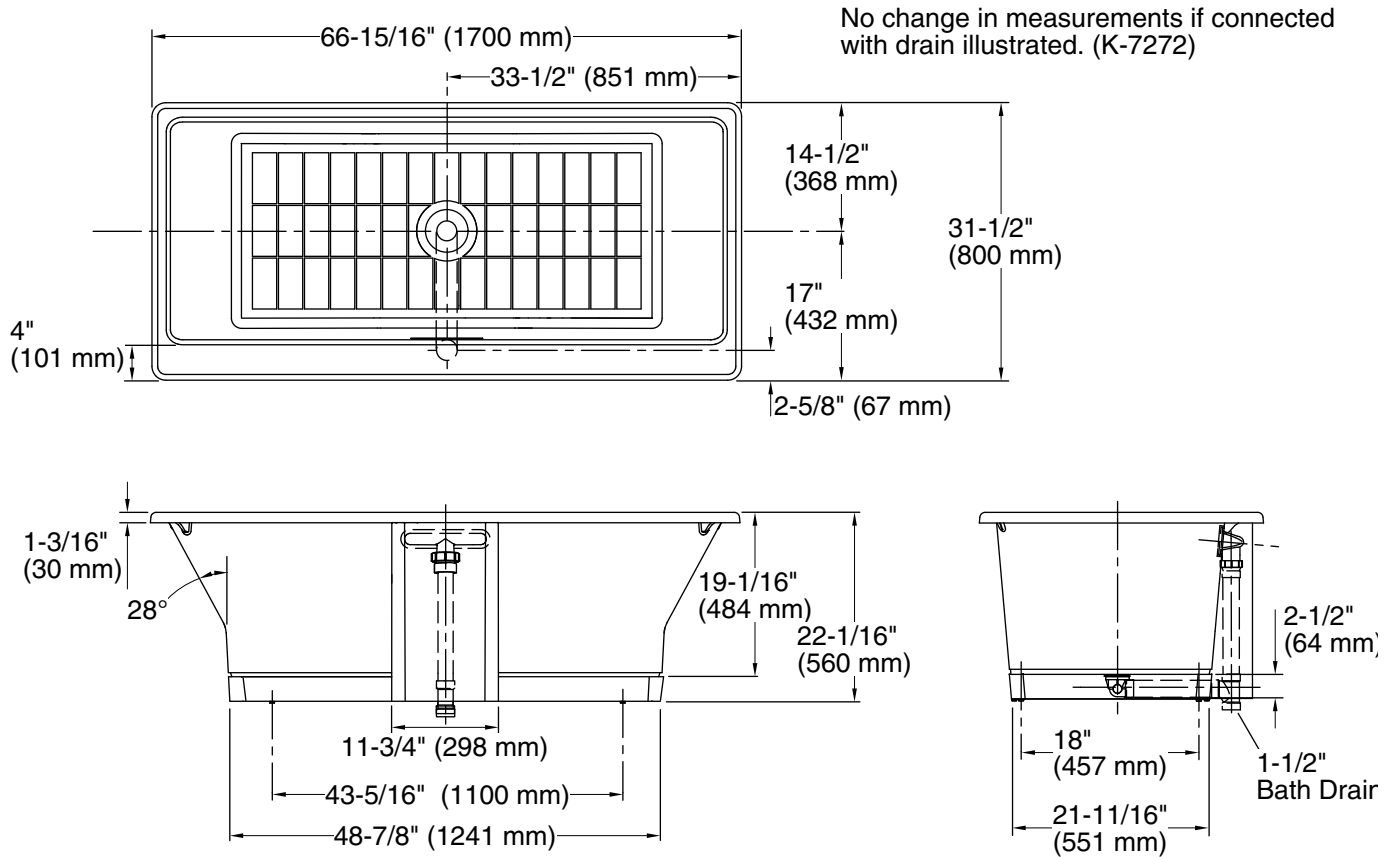

Features

- Freestanding design creates a striking focal point in your bathing area.
- Integral lumbar support on both ends.
- Safeguard® slip-resistant surface on bath floor.
- Slotted overflow allows for deep soaking.
- Center toe-tap drain.
- Includes one wooden pedestal base, four cast iron adjustable feet, and one wooden overflow/drain shroud.
- Coordinates with other products in the Rêve collection.

Additional Components:

Cast iron adjustable feet (set of 4)

Wooden Float

wooden overflow/drain shroud

Codes/Standards

ASME A112.19.1/CSA B45.2

ASTM F462

KOHLER® Enameled Cast Iron Bath and Shower Base Lifetime Limited Warranty

Technical Information

All product dimensions are nominal.

Installation:	Freestanding
Drain location:	Center
Basin area, bottom:	49" x 22" (1245 mm x 559 mm)
Basin area, top:	62-1/2" x 24-3/4" (1588 mm x 629 mm)
Weight:	365 lbs (165.6 kg)
Minimum floor load:	70 lbs/ft ² (341.8 kg/m ²)
Water depth:	15-1/4" (387 mm)
Water capacity:	75 gal (283.9 L)